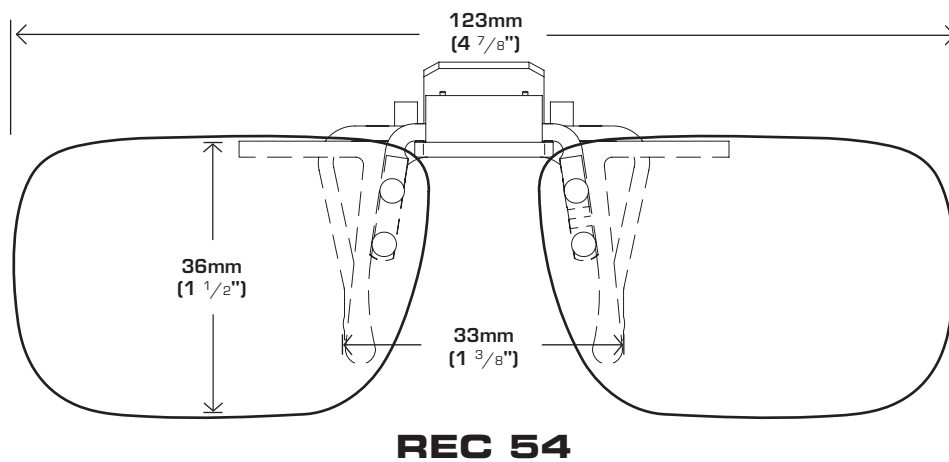

ISOLATE YOUR EYES  
**COCOONS®**

Use the shape illustrations below to find the Cocoons Flip-Up clip size that will most accurately fit your prescription glasses. To use the fitting guide, print out this form at 100% actual size and then place your prescription glasses face down on each shape to determine which one will most accurately match your eyewear.