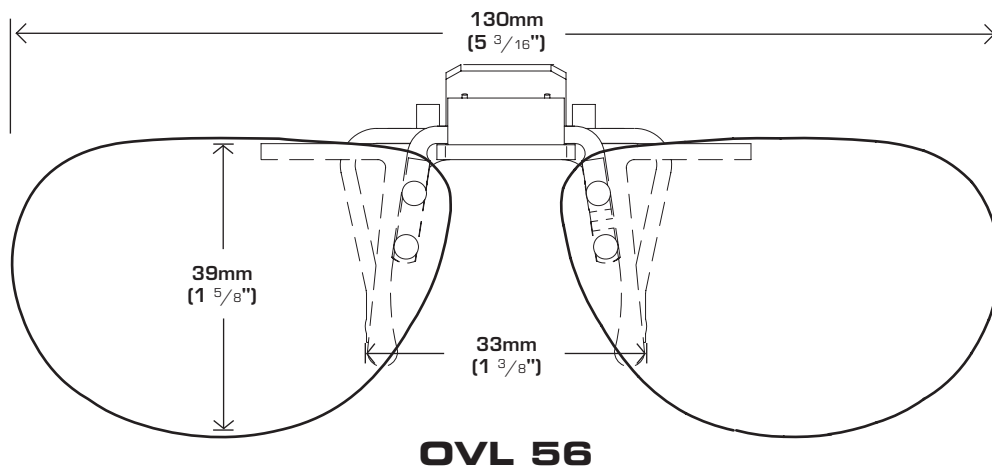

ISOLATE YOUR EYES  
**COCOONS®**

Use the shape illustrations below to find the Cocoons Flip-Up clip size that will most accurately fit your prescription glasses. To use the fitting guide, print out this form at 100% actual size and then place your prescription glasses face down on each shape to determine which one will most accurately match your eyewear.